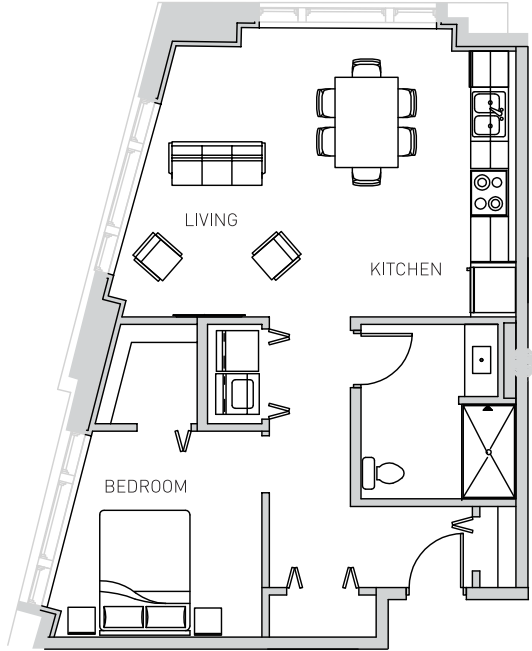

Pepper Properties' policy of continual improvement in design, construction and operations requires that all specifications, equipment, dimensions, floor plans and prices remain subject to change without notice. Square footages and dimensions are approximate. Floor plans are intended solely to illustrate room layout and suggested furniture placement.

2

767 SF

1 BED

1 BATH

*floors 2 thru 5*