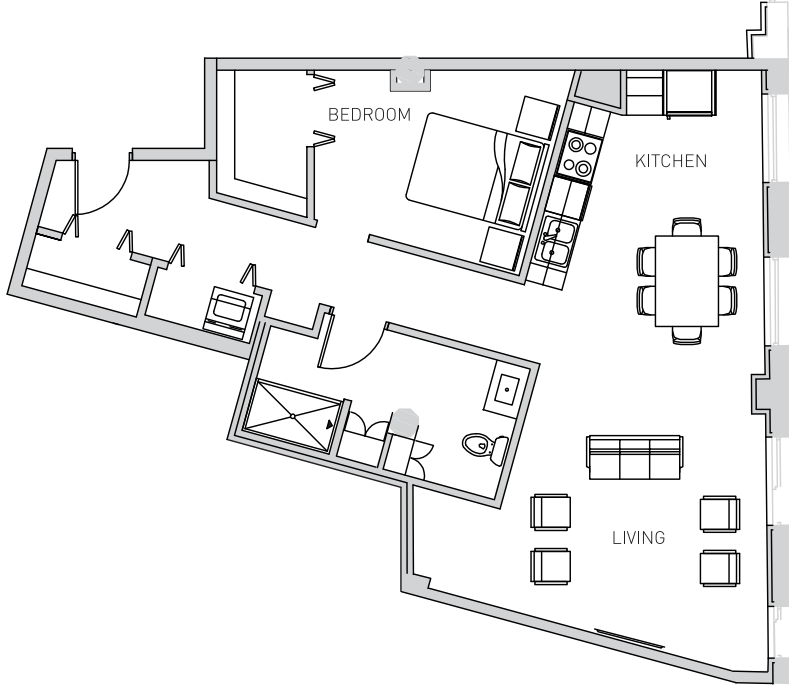

Pepper Properties' policy of continual improvement in design, construction and operations requires that all specifications, equipment, dimensions, floor plans and prices remain subject to change without notice. Square footages and dimensions are approximate. Floor plans are intended solely to illustrate room layout and suggested furniture placement.

11

990 SF

1 BED
1 BATH

floors 2 thru 5