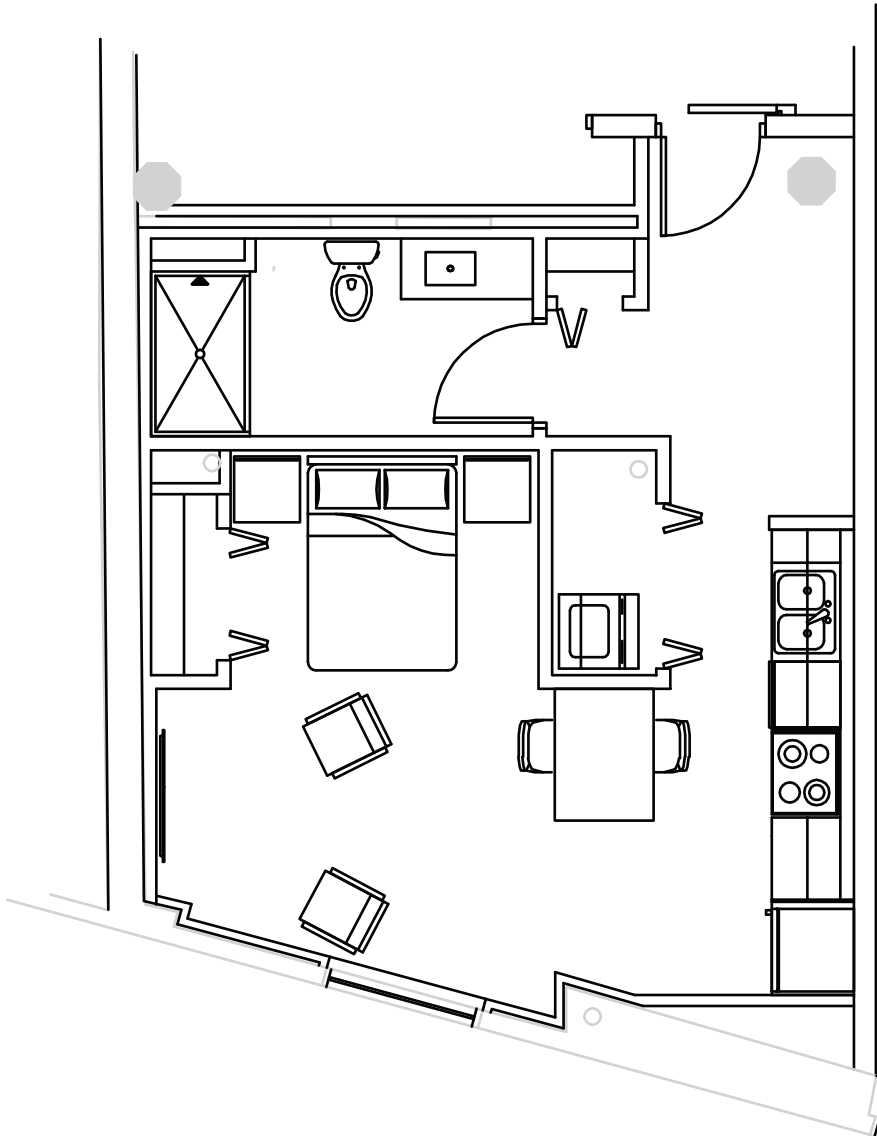

THE **MAYER** APARTMENTS

Unit # 515

Studio

535 Square Feet

342 N. Water St. Milwaukee, WI 53202 | (414) 220-9870

Pieper Properties' policy of continual improvement in design, construction and operations requires that all specifications, equipment, dimensions, floor plans and prices remain subject to change without notice. Square footages and dimensions are approximate. Floor plans are intended solely to illustrate room layout and suggested furniture placement.